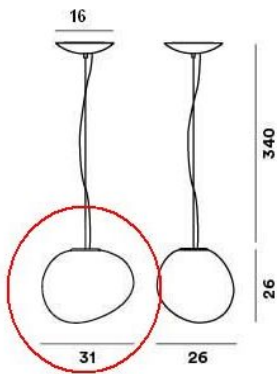

Foscarini

Gregg Sospensione Media Replacement Glass E-27

Technical details

Land van herkomst	 Italië
Fabrikant	Foscarini
materiaal	glas
kleur	wit
Dimensions	H 26 cm B 26 cm L 31 cm

Omschrijving

This Foscarini Gregg replacement glass from the year of manufacture 2018 is an original replacement glass in white satin suitable for the version with E-27 socket of the Foscarini Gregg Sospensione Media pendant lamp.