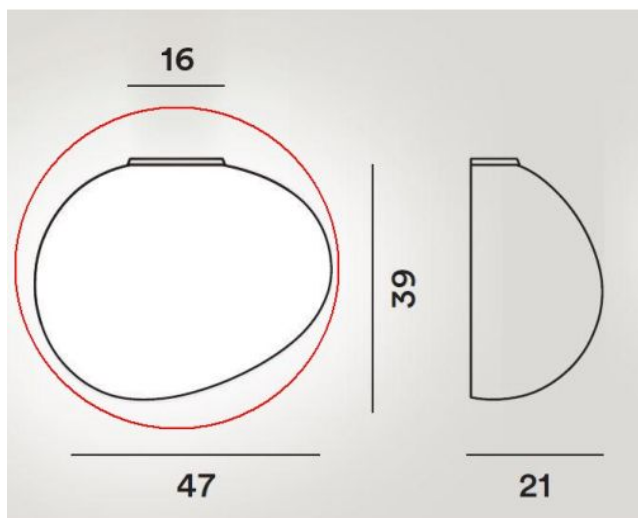

Foscarini

Gregg Parete Grande Semi 2 Replacement Glass

Technical details

Land van herkomst	 Italië
Fabrikant	Foscarini
materiaal	glas
kleur	wit
Dimensions	H 39 cm B 21 cm L 47 cm

Omschrijving

This white satin Foscarini Gregg replacement glass is an original replacement glass from the Italian manufacturer suitable for the Foscarini Gregg Grande ceiling lamp.