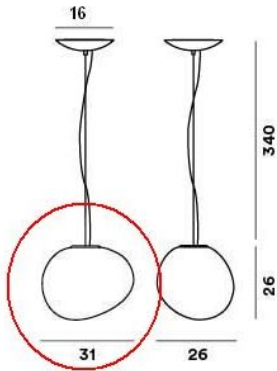

Foscarini

Gregg Sospensione Media Replacement Glass LED

Technical details

Land van herkomst	 Italië
Fabrikant	Foscarini
materiaal	glas
kleur	wit
Dimensions	H 26 cm B 26 cm L 31 cm

Omschrijving

This Foscarini Gregg replacement glass is an original replacement glass in white satin suitable for the LED-version of the Foscarini Gregg Sospensione Media pendant lamp.