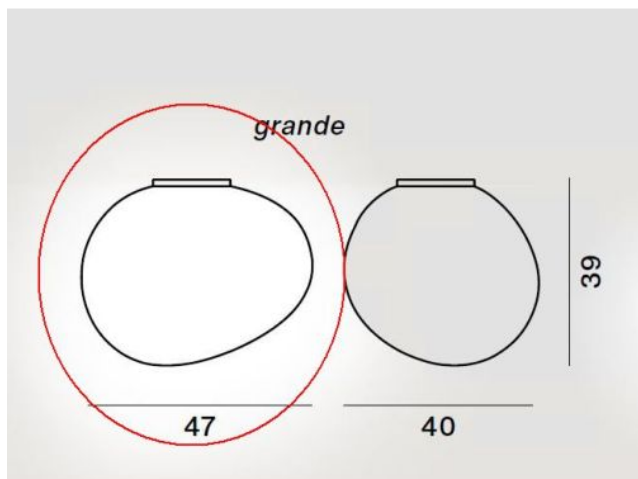

Foscarini

Gregg Grande Soffitto Replacement Glass

Technical details

Land van herkomst	 Italië
Fabrikant	Foscarini
materiaal	glas
kleur	wit
Dimensions	H 40 cm B 39 cm L 47 cm

Omschrijving

This Foscarini Gregg Midi replacement glass in white satin is an original replacement glass from the Italian manufacturer suitable for the Foscarini Gregg Grande Soffitto ceiling lamp.