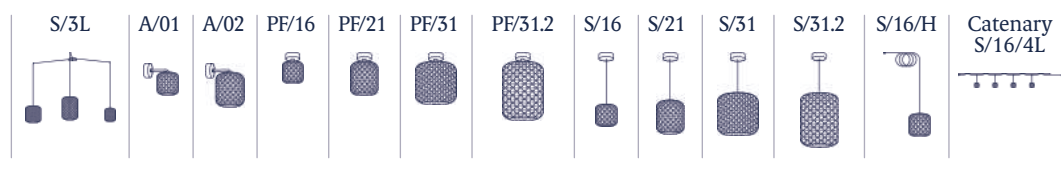

Familia / Family: Nans

Interior / Indoor

Exterior / Outdoor