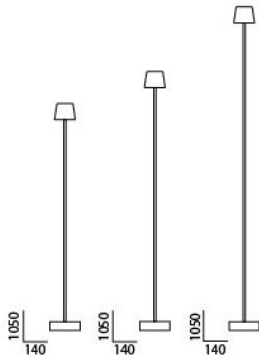

## Cut replacement Cord transformer with slide control black