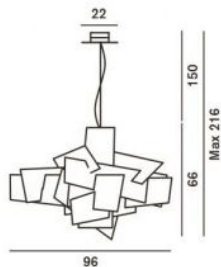

Foscarini

Big Bang Sospensione replacement diffuser

surface

- czerwony
- biały

Technical details

Kraj produkcji	 Włochy
Producent	Foscarini
tworzywo	szkło

Opis

This Foscarini replacement diffuser is suitable for the Big Bang Sospensione pendant lamp. The Foscarini Big Bang Sospensione replacement diffusers consist of a complete set of diffusers/metacrylic plates for the 96cm x 66cm lights. The colours white and red are available.