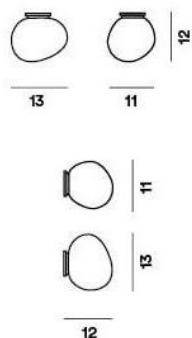

Foscarini

Gregg Soffitto Parete Tavolo Piccola Spare Glass from 2024

Technical details

Kraj produkcji	 Włochy
Producent	Foscarini
Projektant	Ludovica & Roberto Palomba
tworzywo	szkło
Dimensions	H 12 cm B 11 cm L 13 cm

Opis

The Foscarini Soffitto Parete Piccola replacement glass is 11 cm wide and 13 cm long. It is made of blown satin glass.