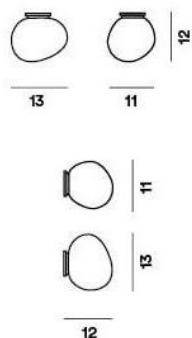

Foscarini

Gregg Soffitto Parete Tavolo Piccola Spare Glass from 2024

Technical details

Kraj produkcji	Włochy
Producent	Foscarini
Projektant	Ludovica & Roberto Palomba
tworzywo	szkło
Dimensions	H 12 cm | B 11 cm | L 13 cm

Opis

The Foscarini Soffitto Parete Piccola replacement glass is 11 cm wide and 13 cm long. It is made of blown satin glass.