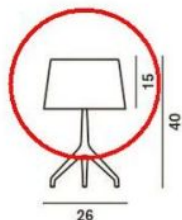

Foscarini

Lumiere XXS Replacement Glass

Farbe

- szary
- biały

Technical details

Kraj produkcji	 Włochy
Producent	Foscarini
tworzywo	szkło
Średnica w cm	26
Dimensions	H 15 cm Ø 26 cm

Opis

This Foscarini original spare part replaces the existing glass of the Foscarini Lumiere XXS (Table Lamp). The glass is available in white and and grey. This replacement glass is 15 cm high and has a diameter of 26 cm.