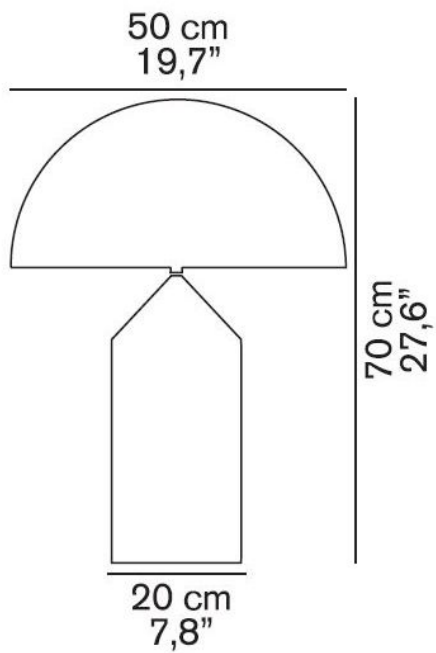

235

Oluce

Atollo 235 replacement lamp stand without electrical components

Technical details

Kraj produkcji  Włochy
Producent Oluce

Opis

The Oluce Atollo 235 replacement lamp stand without electrical components is a substitute lamp stand for Atollo 235. Also a replacement lamp stand with electrical components is offered.