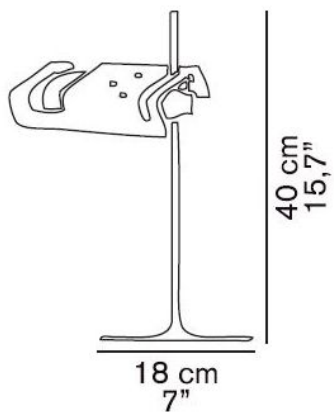

## Spider 291 and 3319 spare reflector- black

### Opis

The Oluce Spider 291 and 3319 replacement reflector is a replacement reflector for the Spider 291 and 3319.