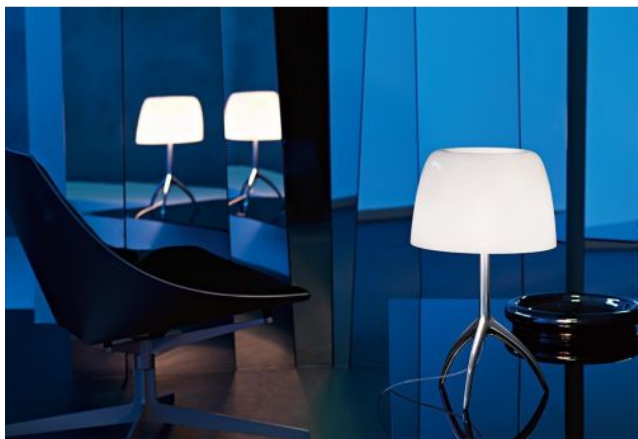

### Diffusorfarbe

- wiśnia
- ciepły biały
- biały

### Gestell

- aluminium
- Chrome czarny
- szampan

## Opis

The Foscarini Lumiere 05 Piccola is a small table lamp with a height of 35 cm. The designer Rodolfo Dordoni created the light with many possible combinations. So there are the blown glass shade in white, warm white (a cream-colored white) and cherry.