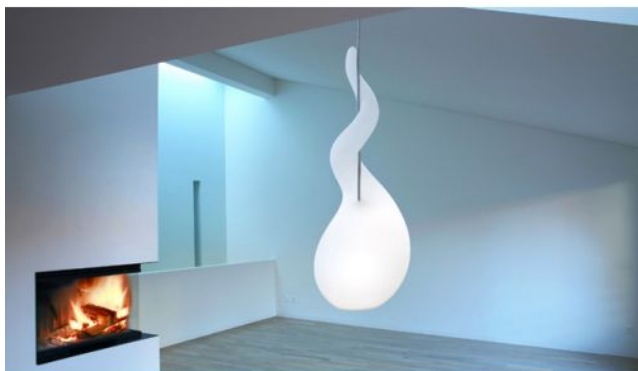

Next

Alien XL Pendant

Kabelfarbe

- czerwony
- srebrny

Technical details

Kraj produkcji

Producent

Projektant

Stopień ochrony / Stopień ochrony IP

Zawartość opakowania

napięcie przydatność

Średnica w cm

tworzywo

długość kabla

Regulacja wysokości

ściemnianie

Cokół / Oprawka

Moc (maks. W)

Strumień świetlny w lm

Temperatura barwowa w stopniach Kelvina

dystrybucja światła

Dimensions

Next

Constantin Wortmann

IP20

Leuchtmittel/Bulb

110 - 240 Volt

41

PE

300 cm

wysokość ustalona
na miejscu z funkcją
ściemniania

E27

150 Watt

2.135

2.800 biała ciepła

światło pokoju

H 111 cm | Ø 41 cm

Opis

The Next Alien XL Pendant with 111 cm height, is the larger of two exceptional pendant lamps in this collection. Being organically shaped it elegantly adapts to a rope like an alien creature. It provides a pleasant atmosphere to every room by radiating its soft light. The cable can be delivered either in red or silver. The Alien XL pendant is height adjustable until 300 cm. The diffuser cap is supplied in red and white, so that it can be exchanged as required.