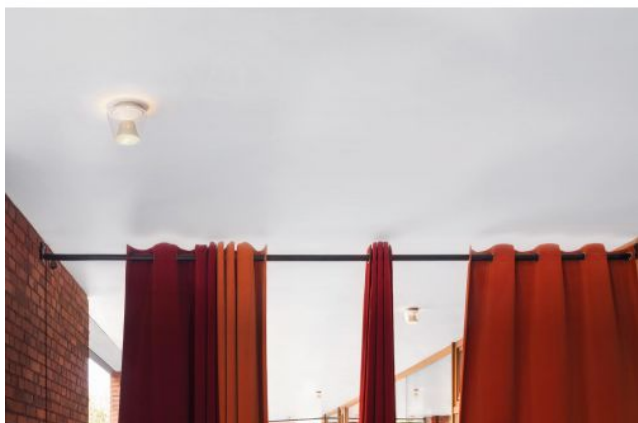

Serien Lighting

Annex Ceiling halogen clear- aluminum polished

Version

- Large
- Medium
- Small

Voltage

- 230 - 240
- 110 - 125

Technical details

Kraj produkcji	 Niemcy
Producent	Serien Lighting
Projektant	Uwe Fischer
Stopień ochrony / Stopień ochrony IP	IP20
Zawartość opakowania	Leuchtmittel/Bulb
napięcie przydatność	110 - 240 Volt
tworzywo	aluminium, szkło
ściemnianie	na miejscu z funkcją ściemniania

Opis

This Serien Lighting Annex Halogen ceiling lamp has a clear, mouth-blown glass shade and a reflector made of polished aluminum. The light from this lamp is mainly emitted directly downwards. Only a small part of the light is also diffused to the side and upwards.

The Annex Ceiling Halogen is offered in three sizes: Small with 14 cm diameter, Medium with 22 cm diameter and Large with 27.5 cm diameter. Depending on the size, the lamp has different sockets for halogen bulbs. If dimmable lamps are used, the lamp is also dimmable.

In addition to this ceiling lamp, lamps with other reflectors from the Annex series are also available. These have a different light distribution. In addition, the Annex Ceiling is also available with an integrated LED.