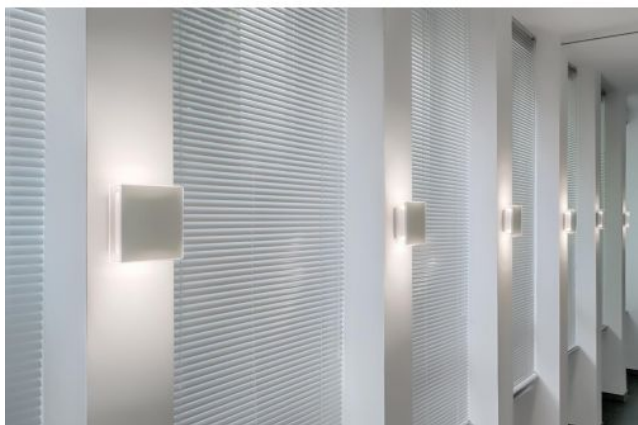

Serien Lighting

App

Farbtemperatur in Kelvin

- 2.700 extra biała ciepła
- 3.000 biała ciepła

Leuchtmittelabdeckung

- lustro
- Pyramid
- Zielony fluorescencyjny
- plaster miodu
- Opal
- szary
- żebro
- kryształków lodu

zakres dostawy

LED

napięcie przydatność

230 - 240 Volt

Głębokość w cm

7

tworzywo

aluminium, poliwęglan, szkło akrylowe

oprawy

aluminium

Dimensions

H 17 cm | B 17 cm

Opis

The Serien Lighting App wall lamp has a reduced square shape. For the front surface, different versions are offered as illuminant cover: with ribbed surface, opal white, honeycomb, pyramid, grey, fluorescent green, ice crystal or mirrored surface. On request, the wall lamp is also available with an individual print on the front. The choice of front surface has no influence on the room light itself, as the front surface is opaque. Whether in a row, graphic or deliberately free arrangement - App is suitable for multifunctional use.

The light is emitted symmetrically upwards and downwards by the App wall lamp. Part of the light is also diffused to the side. The light source is an integrated LED, which is available with a colour temperature of 2,700 Kelvin extra warm white or 3,000 Kelvin warm white. The lamp can be dimmed on site with a trailing edge and / or leading edge phase dimmer. On request, the App wall light is also available as a DALI dimmable version. This requires a 5-wire mains cable.