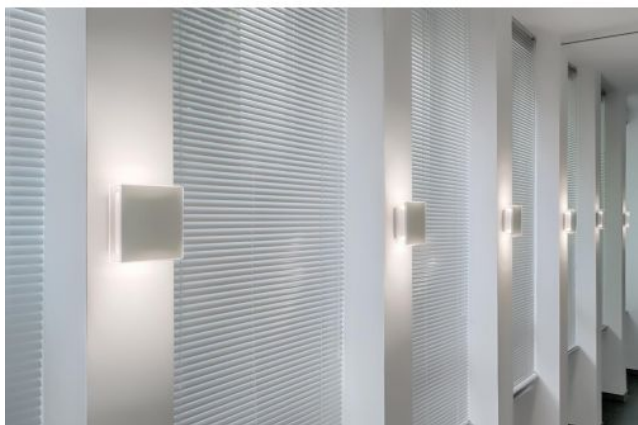

Serien Lighting

App

Farbtemperatur in Kelvin

- 2.700 extra biała ciepła
- 3.000 biała ciepła

Leuchtmittelabdeckung

- szary
- kryształków lodu
- żebro
- Pyramid
- lustro
- Zielony fluorescencyjny
- plaster miodu
- Opal

Formfjord

IP20

LED

230 - 240 Volt

7

aluminium, poliwęglan, szkło akrylowe

ściemniające z przecinaniem fazy i ściemniaczem z regulacją fazy

16 W

>90

na miejscu

aluminium

H 17 cm | B 17 cm

Opis

The Serien Lighting App wall lamp has a reduced square shape. For the front surface, different versions are offered as illuminant cover: with ribbed surface, opal white, honeycomb, pyramid, grey, fluorescent green, ice crystal or mirrored surface. On request, the wall lamp is also available with an individual print on the front. The choice of front surface has no influence on the room light itself, as the front surface is opaque. Whether in a row, graphic or deliberately free arrangement - App is suitable for multifunctional use.

The light is emitted symmetrically upwards and downwards by the App wall lamp. Part of the light is also diffused to the side. The light source is an integrated LED, which is available with a colour temperature of 2,700 Kelvin extra warm white or 3,000 Kelvin warm white. The lamp can be dimmed on site with a trailing edge and / or leading edge phase dimmer. On request, the App wall light is also available as a DALI dimmable version. This requires a 5-wire mains cable.