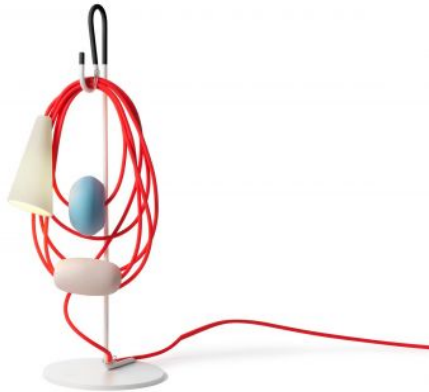

Foscarini

Filo Tavolo version 7, Izmir

Technical details

Kraj produkcji	 Włochy
Producent	Foscarini
Projektant	Andrea Anastasio
rok	2017
Stopień ochrony / Stopień ochrony IP	IP20
Zawartość opakowania	LED 230 Volt
napięcie przydatność	110 - 240 Volt
tworzywo	metal, porcelana, szkło, tekstylny
długość kabla	160 cm
Cokół / Oprawka	G9
skalowalność	na smyczy
Moc w watach	4 W
LED	łącznie
Wskaźnik oddawania barw	>80
Strumień świetlny w lm	400
Temperatura barwowa w stopniach Kelvina	3.000 biała ciepła
Wersja	7
świeczniku Wymiary	20 cm
wymiana żarówek:	na miejscu
Dimensions	H 59 cm

Opis

The Foscarini Filo Tavolo is a Table lamp with semi-diffused and direct down light. The base and the rod that support the cable and decorations are made of powder coated metal. The round electrical cable is covered with coloured fabric, the ON/OFF switch on the cable is black, as is the plug. The two decorative elements are made of entirely hand-crafted mould-less hand-blown glass. The different shapes and decorations are conferred directly to the product during processing. The lamp shade, which contains the retrofit LED lamp, is made of china and its shape is obtained in a mould. The eight default versions differ in the colour of the cable, and in the shapes and colour of the glass elements and in the colour of the base.

Version 8:

name of the lamp:

Emerald King

colour glass elements:

red and green