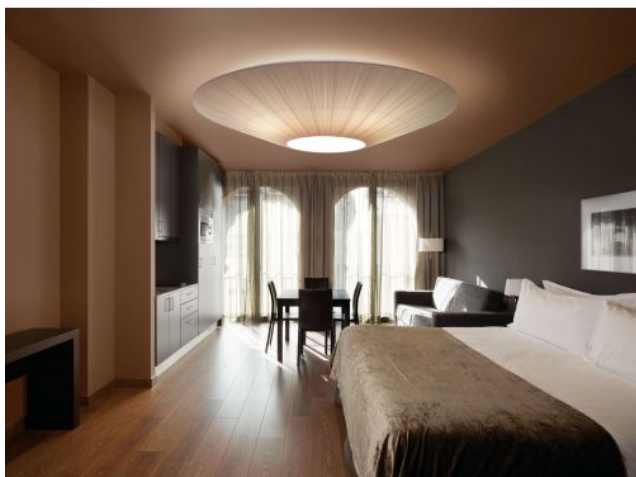

Bover

Siam 200 - 72cm

Schirmfarbe

- krem
- biały

Technical details

Kraj produkcji	 Hiszpania
Producent	Bover
Projektant	Joana Bover
rok	2010
Stopień ochrony / Stopień ochrony IP	IP20
Zawartość opakowania	Leuchtmittel/ Bulb
napięcie przydatność	110 - 240 Volt
Średnica w cm	200
tworzywo	metakrylan, stal nierdzewna, żelazo
ściemnianie	na miejscu z funkcją ściemniania
Cokół / Oprawka	E27
baldachim Wymiary	20 cm
wysokość abażur	35 cm
wydajność systemu	8 x 15 Watt (max.)
Dimensions	H 72 cm Ø 200 cm

Opis

The Siam 200 is manufactured by the Spanish company Bover and is based on a design by Joana Bover. The ceiling bracket of the Bover Siam 200 is made of metal and is available with a nickel surface. The light of this ceiling lamp is emitted centrally directly downwards and spreads simultaneously all around to the sides and to the ceiling. The Bover Siam 200 has a diameter of 200 cm, the total height of this ceiling lamp is 72 cm. The light's small distance of only 37 cm from the ceiling creates a radiant circle of light on the ceiling. This lamp with a lamp shade height of 35 cm is available in the shade colours white and cream. The Bover Siam 200 has eight E27 sockets and can be operated with LED retrofit lamps. This on-site dimmable lamp is the bigger of two versions of the Bover Siam 200. With its light distribution and size, the ceiling light is particularly suitable for large rooms.