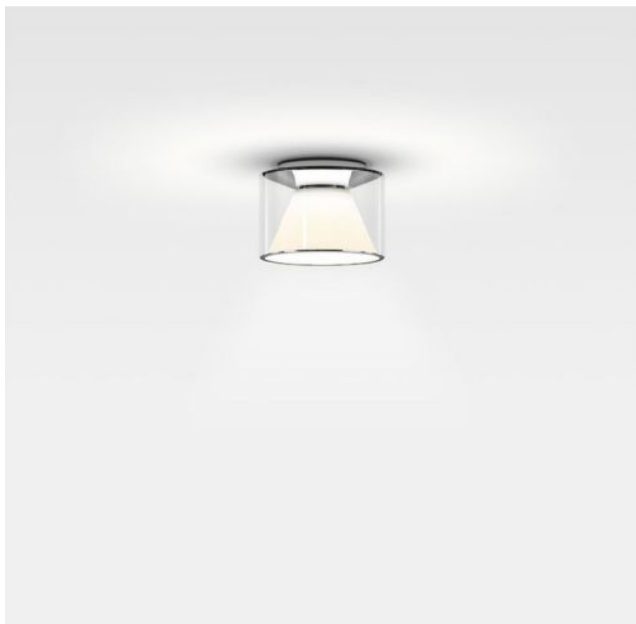

Serien Lighting

Drum Ceiling S Short

Farbtemperatur in Kelvin

- Dim to warm
- 2.700 extra biała ciepła
- 3.000 biała ciepła

Voltage

- 230 - 240
- 110 - 125

Technical details

Kraj produkcji	Niemcy
Producent	Serien Lighting
Projektant	Jean Marc da Costa
rok	2020
Stopień ochrony / Stopień ochrony IP	IP20
Zawartość opakowania	LED
napięcie przydatność	110 - 240 Volt
Średnica w cm	16
tworzywo	aluminium, szkło, Szkło akrylowe
ściemnianie	ściemnialne z przecinaniem fazy i ściemniaczem z regulacją fazy
Moc w watach	11 W
LED	Łącznie
Wskaźnik oddawania barw	>90
wymiana żarówek:	na miejscu
Dimensions	H 13 cm | Ø 16 cm

Opis

The Serien Lighting Drum Ceiling S Short ceiling lamp has a height of 13 cm and a diameter of 16 cm. The Drum Ceiling S Short is available in different versions: with a colour temperature of 2,700 Kelvin extra warm white, 3,000 Kelvin warm white or with dim to warm function. With the Dim to warm function, the dimming behaviour of classic incandescent lamps, which is perceived as pleasant, is imitated when dimming. When dimmed down, the light not only becomes darker but also changes its colour temperature. The colour temperature changes from 1,800 Kelvin extra warm white to 3,000 Kelvin warm white when dimmed.