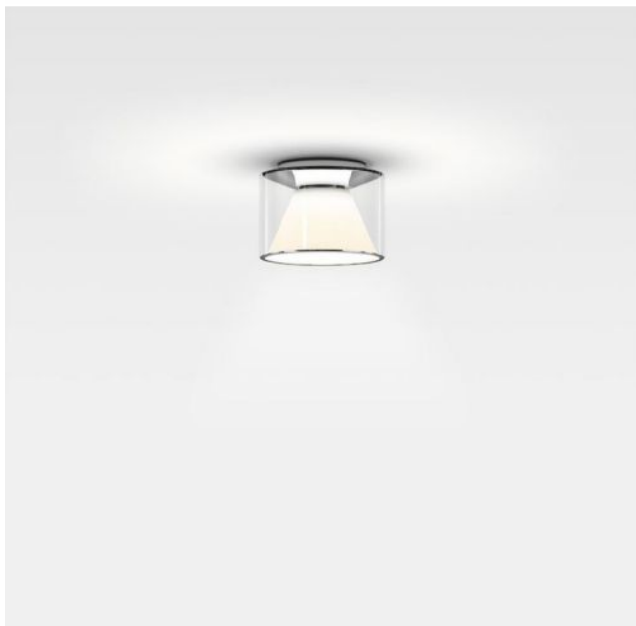

Serien Lighting

Drum Ceiling S Short

Farbtemperatur in Kelvin

- Dim to warm
- 2.700 extra biała ciepła
- 3.000 biała ciepła

Voltage

- 230 - 240
- 110 - 125

Technical details

| | |
|---|--|
| Kraj produkcji |  Niemcy |
| Producent | Serien Lighting |
| Projektant | Jean Marc da Costa |
| rok | 2020 |
| Stopień ochrony / Stopień ochrony IP | IP20 |
| Zawartość opakowania | LED |
| napięcie przydatność | 110 - 240 Volt |
| Średnica w cm | 16 |
| tworzywo | aluminium, szkło, Szkło akrylowe |
| ściemnianie | ściemnialne z przecinaniem fazy i ściemniaczem z regulacją fazy |
| Moc w watach | 11 W |
| LED | Łącznie |
| Wskaźnik oddawania barw | >90 |
| wymiana żarówek: | na miejscu |
| Dimensions | H 13 cm Ø 16 cm |

Opis

The Serien Lighting Drum Ceiling S Short ceiling lamp has a height of 13 cm and a diameter of 16 cm. The Drum Ceiling S Short is available in different versions: with a colour temperature of 2,700 Kelvin extra warm white, 3,000 Kelvin warm white or with dim to warm function. With the Dim to warm function, the dimming behaviour of classic incandescent lamps, which is perceived as pleasant, is imitated when dimming. When dimmed down, the light not only becomes darker but also changes its colour temperature. The colour temperature changes from 1,800 Kelvin extra warm white to 3,000 Kelvin warm white when dimmed.