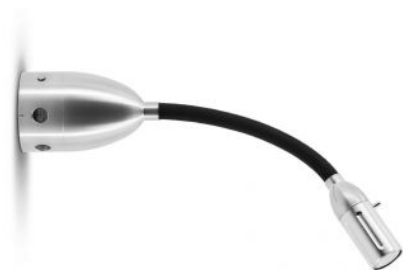

less'n'more

Zeus Wall / Ceiling Light Z-BDL1

Dimmbarkeit

- Dotknij Ściemniacz na baldachim
- ściemnialna kontroli faz przyciemniania

Oberfläche

- aluminium
- czarny
- biały

flexible_arm

- brązowy Tekstylija
- białe Tekstylija
- noir Tekstylija
- niebieski Tekstylija
- antracyt Tekstylija
- aluminium
- zielona Tekstylija
- czerwony Tekstylija

Opis

The Less'n'more Zeus Wall / Ceiling Light Z-BDL1 can be mounted on the wall or ceiling. It is built onto the surface. Its canopy / wall mounting made of aluminum has a diameter of 6.5 cm. This lamp has a flexible lamp arm that can be stretched and bent as desired. At maximum extension of the lamp arm, the lamp has a length of 30 cm. The flexible lamp arm is offered in these colours: aluminum, textile black, white, anthracite, blue, green, red and brown. An LED with a colour temperature of 2,700 Kelvin extra warm white is integrated in the lamp head.

The lamp head and the canopy are available in the surfaces aluminum and black. The Zeus Wall / Ceiling Light Z-BDL1 is offered on site dimmable with a trailing edge phase dimmer or with an integrated push button dimmer on the canopy. The version with push button dimmer can be switched and dimmed via the push button. The beam angle of the light can be continuously adjusted between 15 and 75 degrees. To do this, the glass lens is turned out of or into the lamp head. With a larger beam angle, the light is distributed over a larger area.

On request, this Zeus wall and ceiling lamp is also available with other colours for the flexible lamp arm or with a supply cable and safety plug for operation at a power socket. A larger lamp with a maximum length of 62 cm is also offered from the series. A canopy mounting plate is offered as an accessory, with which the lamp can be mounted over a flush-mounted box.