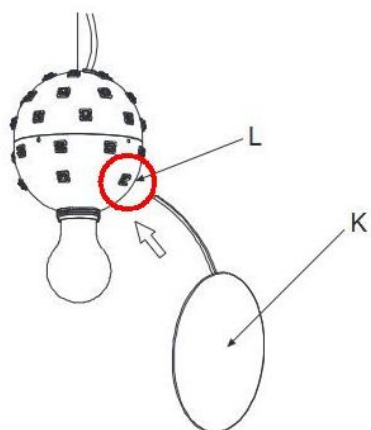

## Discoco Spare Clip

### Opis

The Marset Discoco clip is used to attach the discs to the sphere. This spare part is suitable for all Marset Discoco pendant, wall and ceiling lamps, regardless of their size.