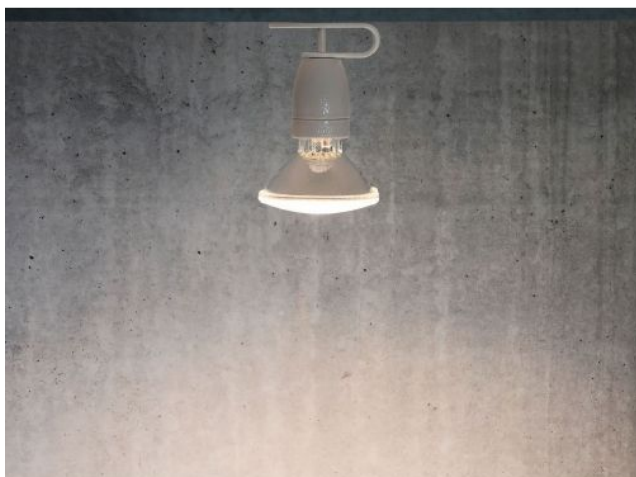

Lichtlauf

Spotzki Vertical

Kabelfarbe

- szary
- czerwony
- biały

Technical details

Kraj produkcji	 Niemcy
Producent	Lichtlauf
Projektant	Christoph Matthias
rok	2009
Stopień ochrony / Stopień ochrony IP	IP20
napięcie przydatność	110 - 240 Volt
tworzywo	ceramiczny, metal
powierzchnia	biały
ściemnianie	na miejscu z funkcją ściemniania
Cokół / Oprawka	E27
Moc (maks. W)	75 Watt
wymiana żarówek:	na miejscu
Żarówka w komplecie	nie

Opis

The Spotzki vertical by the German luminaire manufacturer Lichtlauf can be mounted as a wall or ceiling lamp. This white lamp has a holder made of white metal and emits its light directly downwards. The Lichtlauf Spotzki vertical can be rotated by 180 degrees. This lamp is 16 cm high and has a diameter of 8.5 cm. The delivery of the light run lamp includes a surface-mounting box, which enables the rotatability of the lamp by 180 degrees. This lamp has a high-quality E27 ceramic socket and can be operated with reflector lamps. The ceramic socket is also suitable for other light sources with E27 base. The Spotzki vertical by Lichtlauf is available in the cable colours white, red and grey. The Spotzki is also available as an angled version. Cables in special colours are also available on request. The lamp is delivered without bulbs.