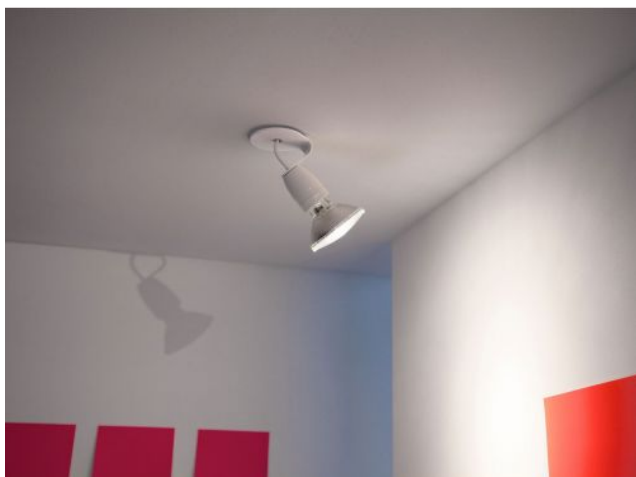

Lichtlauf

Spotzki Angular

Kabelfarbe

- czerwony
- biały
- szary

Technical details

Kraj produkcji	 Niemcy
Producent	Lichtlauf
Projektant	Christoph Matthias
rok	2009
Stopień ochrony / Stopień ochrony IP	IP20
napięcie przydatność	110 - 240 Volt
tworzywo	ceramiczny, metal
powierzchnia	biały
ściemnianie	na miejscu z funkcją ściemniania
Cokół / Oprawka	E27
Moc w watach	75 W
wymiana żarówek:	na miejscu
Żarówka w komplecie	nie

Opis

The Spotzki angular by the German lighting manufacturer Lichtlauf can be mounted as a wall or ceiling lamp. This white lamp has a 45 degree angled bracket made of white metal and illuminates walls or objects. The Lichtlauf Spotzki angular is rotatable by 180 degrees. This lamp is 16 cm high including bulb and has a diameter of 8.5 cm. The delivery of the light run lamp includes a surface-mounting box, which enables the rotatability of the lamp by 180 degrees. This lamp has a high-quality E27 ceramic socket and can be operated with reflector lamps. The ceramic socket is also suitable for other light sources with E27 base. The Spotzki angular by Lichtlauf is available in the cable colours white, red and grey. This lamp is also available as a vertical, straight version. Cables in special colours are also available on request. The lamp is delivered without bulbs.