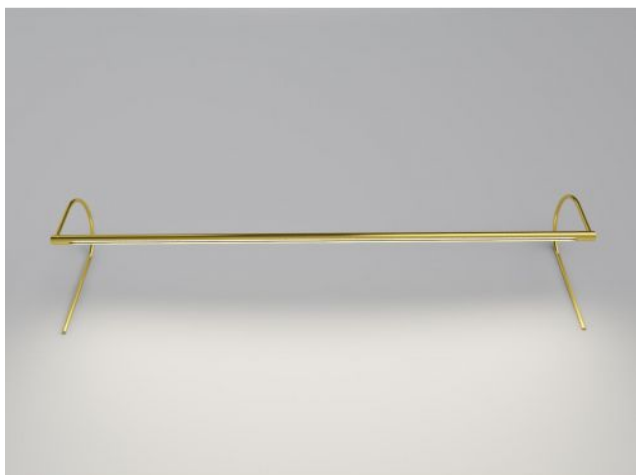

Betec

Minimus 119 cm Typ 15

Oberfläche

- chrom
- Matt złota
- Mosiądz błyszczący
- Mosiądz matowy
- nikiel błyszczący
- nikiel mat
- czarny
- wypalany
- złoty błyszczący

Technical details

Kraj produkcji	Niemcy
Producent	Betec
Projektant	Horst Lettenmayer
Stopień ochrony / Stopień ochrony IP	IP20
Zawartość opakowania	LED
napięcie przydatność	110 - 240 Volt
Projekcja w cm	15
tworzywo	mosiądz
Moc w watach	38,4 W
LED	Łącznie
Wskaźnik oddawania barw	>90
Strumień świetlny w lm	3.794,6
Temperatura barwowa w stopniach Kelvina	2.700 extra biała ciepła
Dimensions	H 25 cm | L 119 cm

Opis

The Betec Minimus is a further development of the Clarus picture light. In contrast to the Clarus, its lamp head is thicker with a diameter of 1.8 cm. The Minimus was designed for the use of a Duo LED. A Duo LED consists of two LEDs in one housing and therefore has a particularly high light output. As a result, this picture light can also fulfil the side effect of brightening up a room. Its emitted light is mainly directed at the respective object, but it is reflected into the room at the same time, so that a pleasant atmosphere is created with the basic brightness.

The Minimus has a lamp head that can be rotated around its own axis. This makes the lamp ideal for illuminating pictures, menus and music stands. Here, the lamp is offered with a length of 119.1 cm and a projection of 15 cm (bracket type 15). It is available in the surfaces brass glossy, brass matt, chrome, nickel glossy, nickel matt, burnished, black matt, gold glossy and gold matt. With the supplied mounting set, the lamp can easily be fixed directly to a picture or to the wall. The picture light has a colour temperature of 2,700 Kelvin extra warm white as standard. On request, it is also available with 2,400 Kelvin extra warm white, 3,000 Kelvin warm white or 3,100 Kelvin white. The integrated LED is characterised by very good colour rendering with a high colour rendering index of Ra >90. A touch dimmer is offered as an accessory, with which the lamp can be switched and dimmed by touch. It is additionally offered in two other lengths and with a projection of 20 cm.