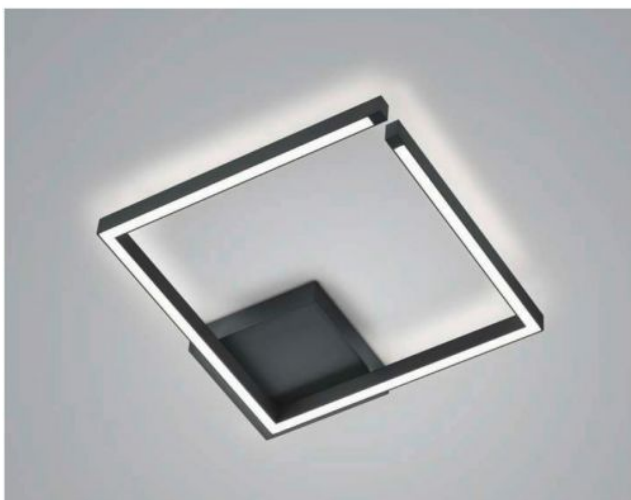

### Oberfläche

- nikiel
- czarny

## Opis

The Knapstein YOKO-Q is a ceiling light with a square basic shape. The lamp has a length and a width of approx. 40 cm each. The light is emitted from the ceiling lamp upwards and downwards at the same time. This also creates a light effect on the ceiling. The YOKO-Q is available in the surfaces matt nickel and black. The ceiling light is operated with a powerful, dimmable LED. The integrated LED has a colour temperature of 2,700 Kelvin extra warm white.