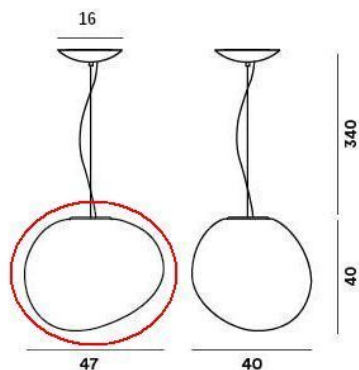

Foscarini

Gregg Sospensione Grande Replacement Glass E-27

Technical details

| | |
|-----------------------|--|
| Kraj produkcji |  Włochy |
| Producent | Foscarini |
| tworzywo | szkło |
| kolor | biały |
| Dimensions | H 40 cm B 40 cm L 47 cm |

Opis

This Foscarini Gregg replacement glass from the year of manufacture 2018 is an original replacement glass in white satin suitable for the version with E-27 socket of the Foscarini Gregg Sospensione Grande pendant light.