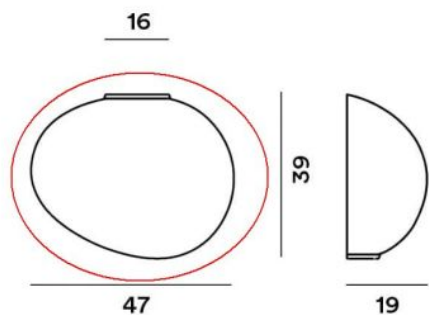

Foscarini

Gregg Parete Grande Semi 1 Replacement Glass

Technical details

Kraj produkcji	 Włochy
Producent	Foscarini
tworzywo	szkło
kolor	biały
Dimensions	H 39 cm B 19 cm L 47 cm

Opis

This Foscarini Gregg replacement glass in white satin is an original replacement glass from the Italian manufacturer suitable for the Foscarini Gregg Parete Grande Semi 1 wall lamp.